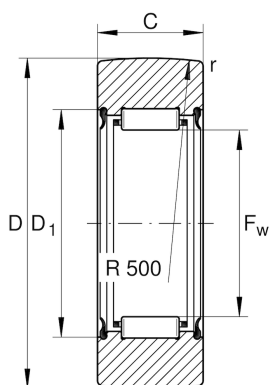

RNA2207-2RSR

Yoke type track roller

Schaeffler ID:
0007104660000

Yoke type track rollers RNA22...-2RSR,
without axial guidance, lip seals on both
sides

Technical information

Main Dimensions & Performance Data

D	72 mm	Outside diameter
F _w	42 mm	Under roller diameter
C	22.7 mm	Width, outer ring
C _{r w}	21,500 N	Basic dynamic load rating, radial
C _{0r w}	36,500 N	Basic static load rating, radial
C _{ur w}	5,300 N	Fatigue load limit, radial
n _{DG}	1,100 1/min	Speed on permanent grease lubrication
	0.515 kg	Weight

Dimensions

D _{1 min}	50 mm	Minimum mounting dimension
r _{min}	1.1 mm	Minimum chamfer dimension
R	500 mm	Radius of outer ring outside profile